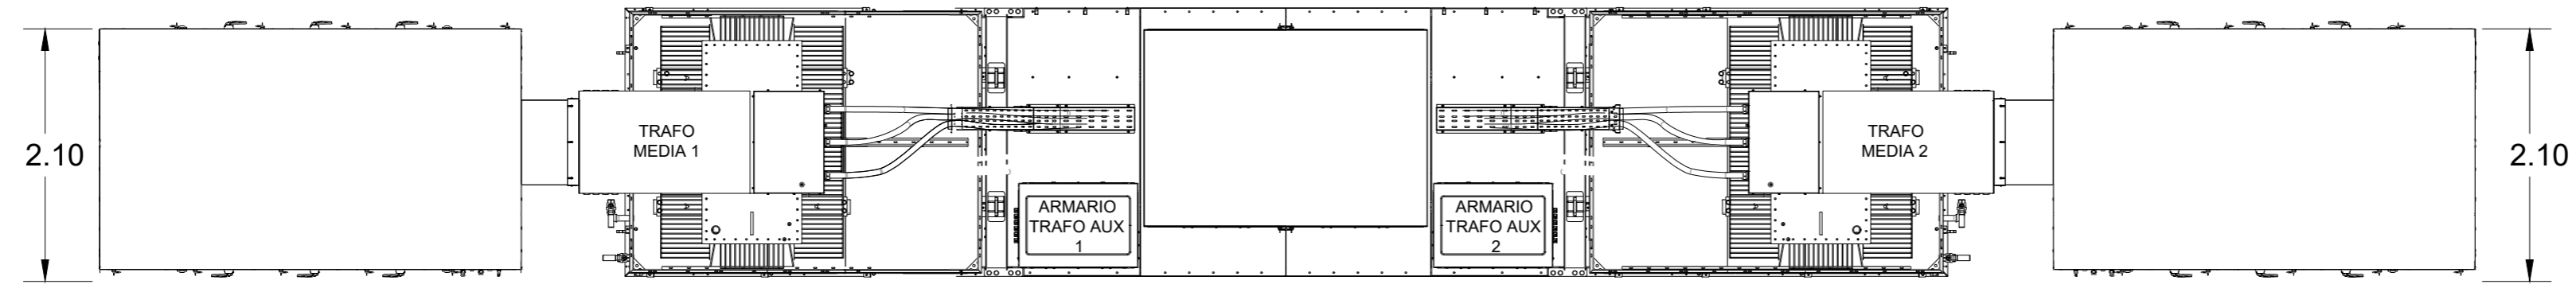

H

Legend:

FRONT VIEW

TOP VIEW

SIDE VIEW

Notes:

All measurements in metres unless otherwise stated
Do not scale from drawing

	Company: Noriker Power	Revision	Version	Change Description	Drafted By	Checked By	Date	Transmission type:
		01	0.1	CREATED	AI	JW	18-11-22	P
	Project Title: LAND AT CAMSISCAN FARM 350MW							Intended Paper size:
	Drawing Title: TYPICAL MVSKID-EL							A2
								Scale:
								1:50