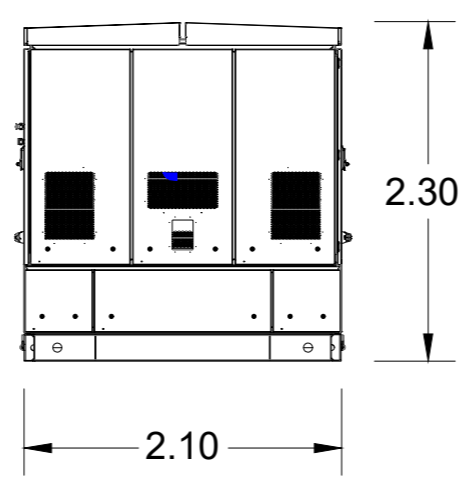

H

Legend:

FRONT VIEW

TOP VIEW

SIDE VIEW

Notes:

All measurements in metres unless otherwise stated
Do not scale from drawing

	Company: Noriker Power	Revision	Version	Change Description	Drafted By	Checked By	Date	Transmission type:
		01	0.1	CREATED	AI	JW	18-11-22	P
	Project Title: LAND AT CAMSISCAN FARM 350MW							Intended Paper size:
	Drawing Title: TYPICAL MVSKID-EL							A2
								Scale:
								1:50