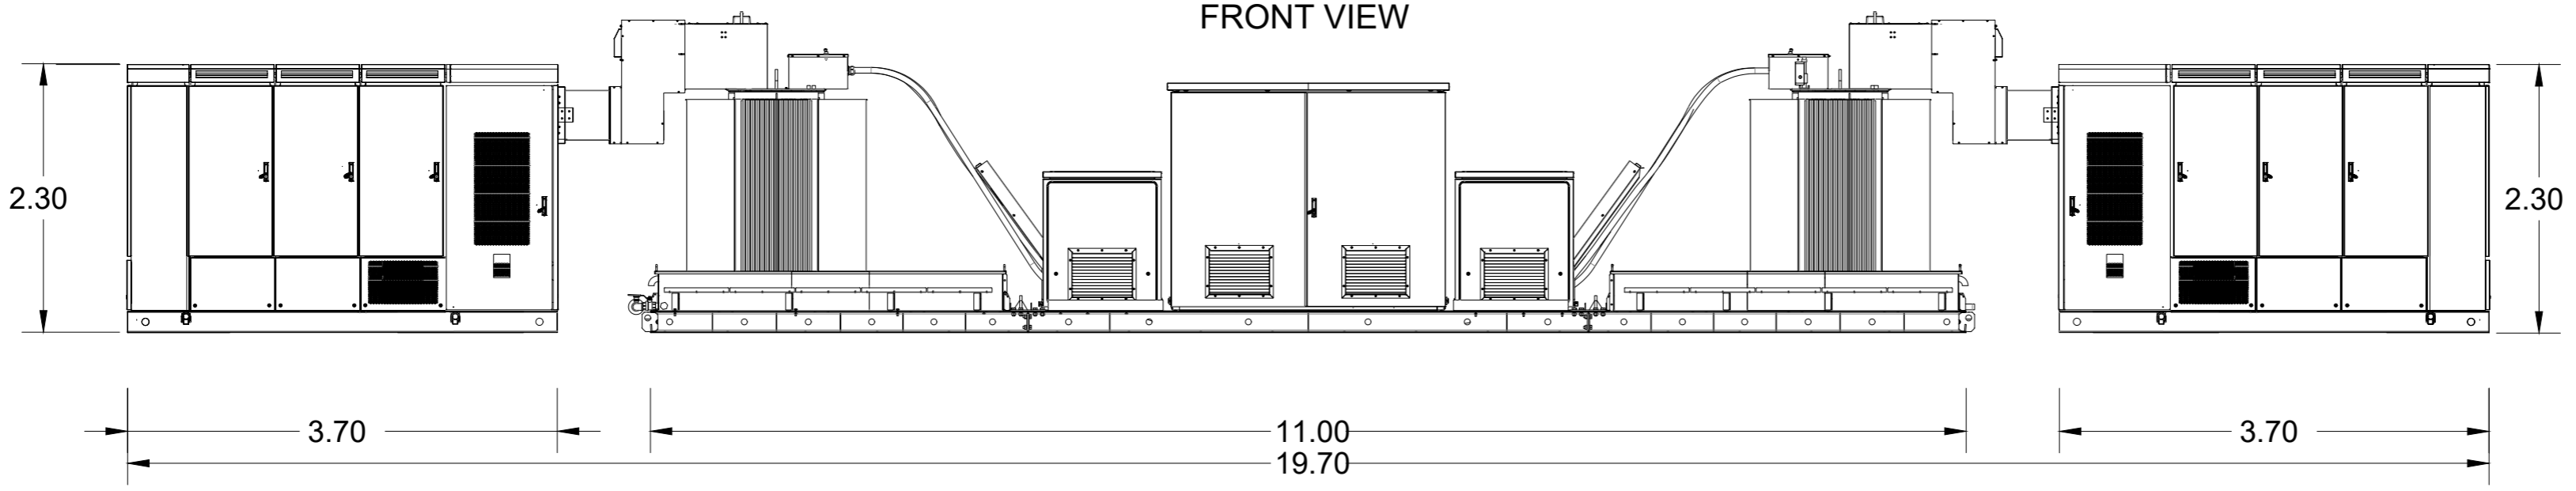

H

Legend:

FRONT VIEW

TOP VIEW

SIDE VIEW

Notes:

All measurements in metres unless otherwise stated
Do not scale from drawing

	Company: Noriker Power	Revision	Version	Change Description	Drafted By	Checked By	Date	Transmission type:
		01	0.1	CREATED	AI	JW	18-11-22	P
	Project Title: LAND AT CAMSISCAN FARM 350MW							Intended Paper size:
	Drawing Title: TYPICAL MVSKID-EL							A2
								Scale:
								1:50